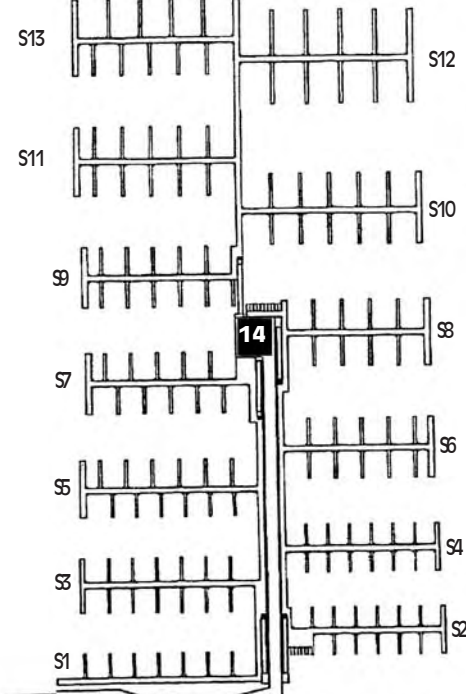

RETURN to Waukegan Harbor

SOUTH HARBOR - NORTH PIER

ODD # SLIPS - EAST SIDE
EVEN # SLIPS - WEST SIDE

SOUTH HARBOR - SOUTH PIER

ODD # SLIPS - EAST SIDE
EVEN # SLIPS - WEST SIDE

NORTH HARBOR

Commercial Dock
Parking Area

Car Parking

Parking Area for Cars and Trailers

South Harbor Entrance

12

NUMBERED SQUARES ON MAP

- | | |
|---|--------------------------------------|
| 1 Waukegan Yacht Club | 11 Teece Building: |
| 2 Restrooms & Showers | Public Restrooms |
| 3 Captain's Corner | Waukegan Yacht Services |
| 4 Fish Cleaning Station | First Mate Yacht Detailing |
| 5 Dock Side Dogs | Waukegan Boat Works |
| 6 Dock Side Ice Cream | 12 Maintenance Building |
| 7 Harbor House and Dock Side Deli | 13 Fuel Dock & Pumpouts |
| 8 U.S. Coast Guard Auxiliary | 14 Restrooms |
| 9 Restrooms and Showers | 15 HCB/Waukegan Port District Office |
| 10 Fish Cleaning Station and Public Restrooms | Ice and Vending Machines |
| | Restrooms and Showers |
| | Gift Shop and Laundry Facilities |