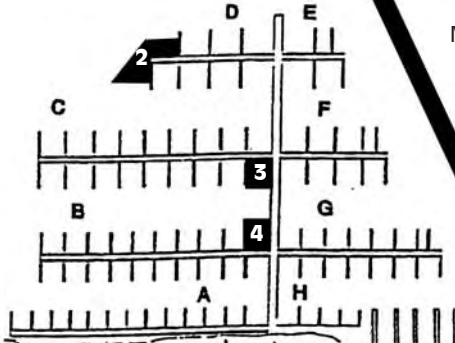

RETURN to Waukegan Harbor

SOUTH HARBOR - NORTH PIER

ODD # SLIPS - EAST SIDE
EVEN # SLIPS - WEST SIDE

SOUTH HARBOR - SOUTH PIER

ODD # SLIPS - EAST SIDE
EVEN # SLIPS - WEST SIDE

NORTH HARBOR

Commercial Dock
Parking Area

Siver Park

BOAT LAUNCH

Parking Area for Slips

Sea Horse Dr.

← To Beach and Larsen Marine

Car Parking

Park

Overflow Parking

Car Parking

Parking Area for Cars and Trailers

South Harbor Entrance

12

NUMBERED SQUARES ON MAP

- | | |
|---|--------------------------------------|
| 1 Waukegan Yacht Club | 11 Teece Building: |
| 2 Restrooms & Showers | Public Restrooms |
| 3 Captain's Corner | Waukegan Yacht Services |
| 4 Fish Cleaning Station | First Mate Yacht Detailing |
| 5 Dock Side Dogs | Waukegan Boat Works |
| 6 Dock Side Ice Cream | 12 Maintenance Building |
| 7 Harbor House and Dock Side Deli | 13 Fuel Dock & Pumpouts |
| 8 U.S. Coast Guard Auxiliary | 14 Restrooms |
| 9 Restrooms and Showers | 15 HCB/Waukegan Port District Office |
| 10 Fish Cleaning Station and Public Restrooms | Ice and Vending Machines |
| | Restrooms and Showers |
| | Gift Shop and Laundry Facilities |

Government Pier

Harbor Place

Clayton Street

To Metra Station Madison St.

Pershing Road

Metra Parking

To Belvidere St. and access to Rts. 41 & 94 →

← To Grand Ave. and access to Rts. 41 & 94