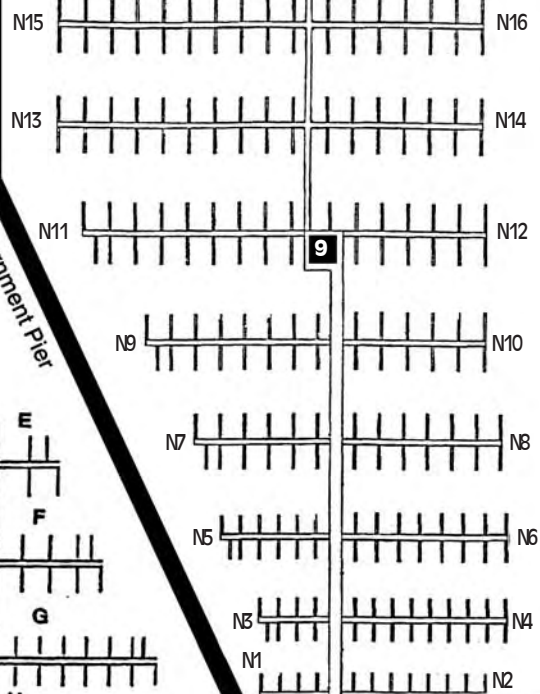

RETURN to Waukegan Harbor

SOUTH HARBOR - NORTH PIER

ODD # SLIPS - EAST SIDE
EVEN # SLIPS - WEST SIDE

SOUTH HARBOR - SOUTH PIER

ODD # SLIPS - EAST SIDE
EVEN # SLIPS - WEST SIDE

NORTH HARBOR

Commercial Dock
Parking Area

Siver Park

BOAT LAUNCH

Parking Area for Slips

Sea Horse Dr.

← To Beach and Larsen Marine

Car Parking

Park

Overflow Parking

Car Parking

Parking Area for Cars and Trailers

South Harbor Entrance

12

NUMBERED SQUARES ON MAP

- | | |
|---|--------------------------------------|
| 1 Waukegan Yacht Club | 11 Teece Building: |
| 2 Restrooms & Showers | Public Restrooms |
| 3 Captain's Corner | Waukegan Yacht Services |
| 4 Fish Cleaning Station | First Mate Yacht Detailing |
| 5 Dock Side Dogs | Waukegan Boat Works |
| 6 Dock Side Ice Cream | 12 Maintenance Building |
| 7 Harbor House and Dock Side Deli | 13 Fuel Dock & Pumpouts |
| 8 U.S. Coast Guard Auxiliary | 14 Restrooms |
| 9 Restrooms and Showers | 15 HCB/Waukegan Port District Office |
| 10 Fish Cleaning Station and Public Restrooms | Ice and Vending Machines |
| | Restrooms and Showers |
| | Gift Shop and Laundry Facilities |

Government Pier

Harbor Place

Clayton Street

To Metra Station Madison St.

Pershing Road

Metra Parking

To Belvidere St. and access to Rts. 41 & 94 →

← To Grand Ave. and access to Rts. 41 & 94